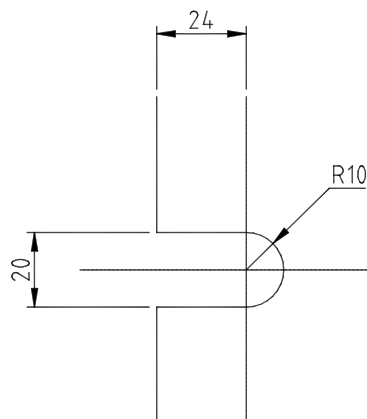

TYPICAL DHL WALL/FLOOR CONNECTOR DETAIL  
(10MM TOUGHENED GLASS)

DETAIL DL-6

DHL WALL/FLOOR CONNECTOR  
(TO SUIT 10MM TOUGHENED GLASS)

DHL SHOWER FITTING GLASS PREPARATION DETAILS